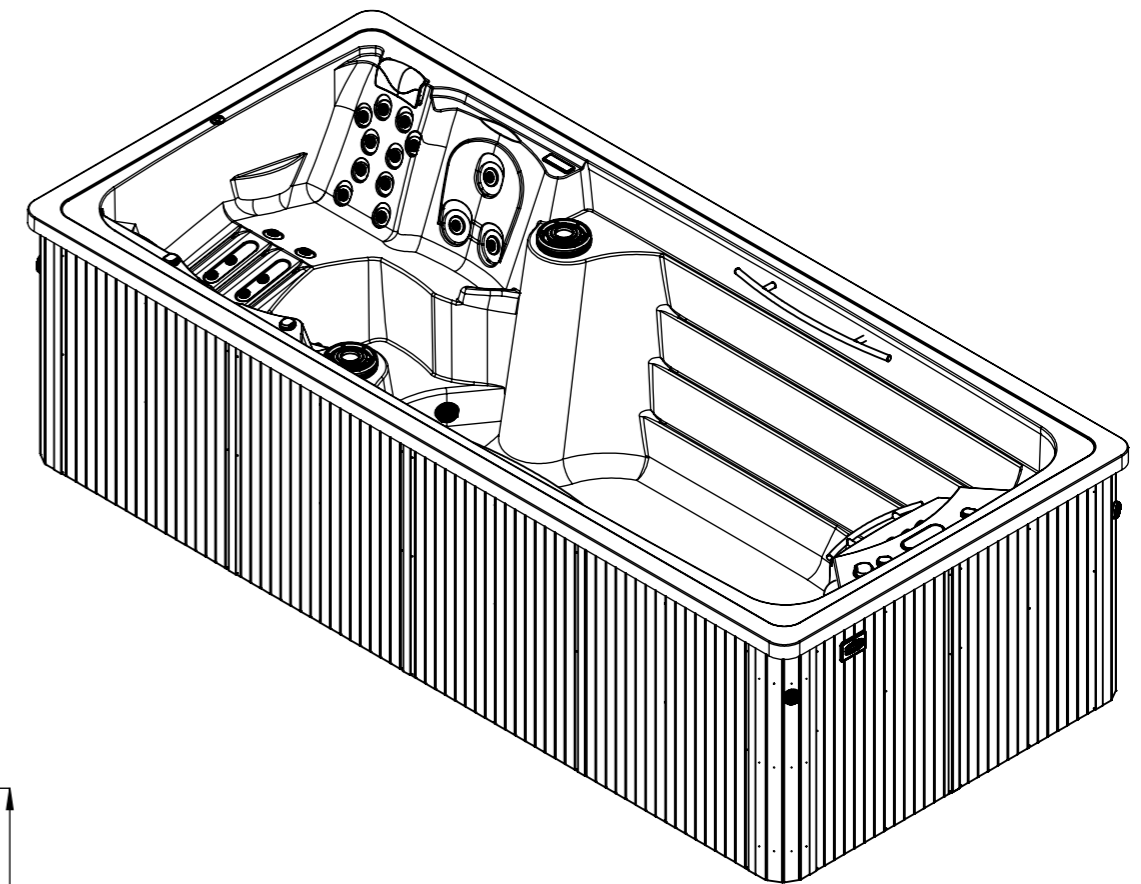

General specifications	
Spa weight (empty)	1.177 Kg
Spa weight (full)	9.677 Kg

**WARNING:**  
It's essential to keep a minimum clearance access of **700mm** all around.

According to our policy of continuous improvement, dimensions, features or components of this product can be partially or completely changed without prior notice.  
It's Customer responsibility to verify that this is the last version of the drawing

VALID FROM SERIAL NUMBER: **53732**  
VALIDO A PARTIR DEL NÚMERO DE SERIE: **53732**

04	03/12/2018	D.Castillo	Spa weight added.
04	03/12/2018	D.Castillo	Spa weight added.
03	25/10/2018	A.Miquel	Control panels and covers spare codes added.
02	29/06/2018	A.Miquel	Jets changed (CMP)
01	09/05/2017	O. Faura	Changing of electronic parts references.
Change No.	Date	Name	Modification

Remarks		COMMERCIAL	
Dimensions in mm. General Tolerances +/- 10mm			
Drawn	12/06/2015	I.Pozo	Part Number <b>64414</b>
Checked	12/06/2015	V.Saiz	
Scale	1:25	General Tolerance DIN 7168 ISO 2768g	Rev. <b>04</b>
Sheet	1/2		First Angle Projection