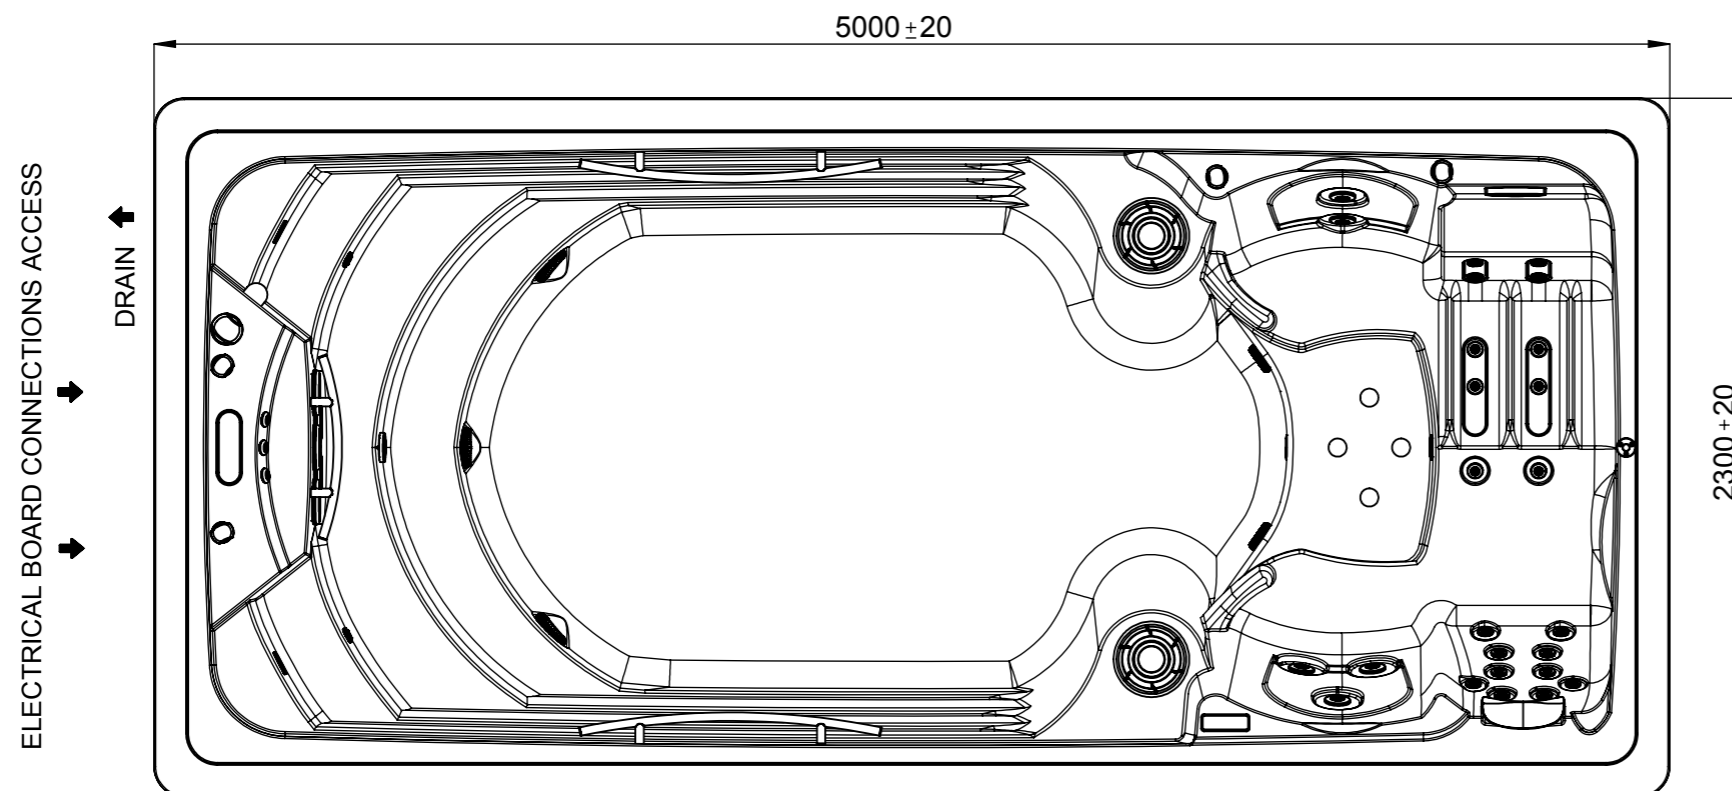

General specifications	
Spa weight (empty)	1.177 Kg
Spa weight (full)	9.677 Kg

**WARNING:**  
It's essential to keep a minimum clearance access of **700mm** all around.

According to our policy of continuous improvement, dimensions, features or components of this product can be partially or completely changed without prior notice.  
It's Customer responsibility to verify that this is the last version of the drawing

VALID FROM SERIAL NUMBER: **53732**  
VALIDO A PARTIR DEL NÚMERO DE SERIE: **53732**

04	03/12/2018	D.Castillo	Spa weight added.
04	03/12/2018	D.Castillo	Spa weight added.
03	25/10/2018	A.Miquel	Control panels and covers spare codes added.
02	29/06/2018	A.Miquel	Jets changed (CMP)
01	09/05/2017	O. Faura	Changing of electronic parts references.
Change No.	Date	Name	Modification

Remarks		COMMERCIAL	
Dimensions in mm. General Tolerances +/- 10mm			
Drawn	12/06/2015	I.Pozo	Part Number <b>64414</b>
Checked	12/06/2015	V.Saiz	
Scale	1:25	General Tolerance DIN 7168 ISO 2768g	Rev. <b>04</b>
Sheet	1/2		First Angle Projection