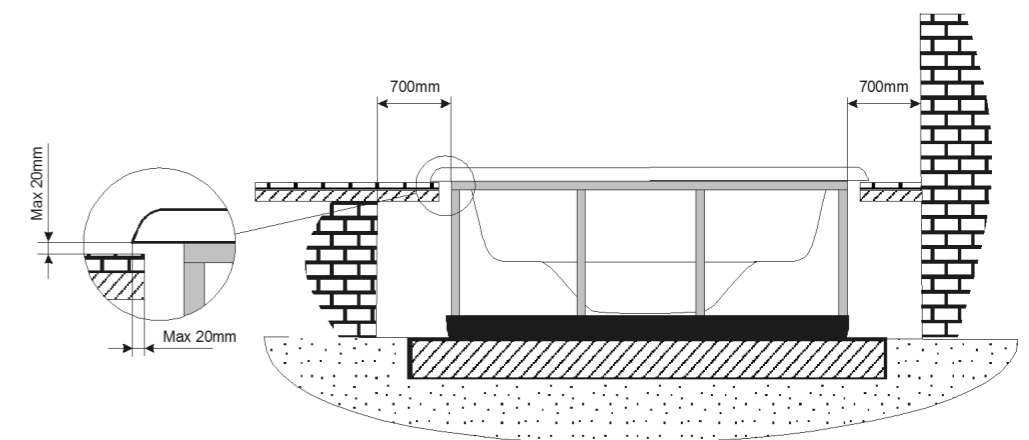

General specifications	
Spa weight (empty)	1.177 Kg
Spa weight (full)	9.677 Kg

**WARNING:**  
It's essential to keep a minimum clearance access of **700mm** all around.

According to our policy of continuous improvement, dimensions, features or components of this product can be partially or completely changed without prior notice.  
It's Customer responsibility to verify that this is the last version of the drawing

VALID FROM SERIAL NUMBER: **53732**  
VALIDO A PARTIR DEL NÚMERO DE SERIE: **53732**

04	03/12/2018	D.Castillo	Spa weight added.
04	03/12/2018	D.Castillo	Spa weight added.
03	25/10/2018	A.Miquel	Control panels and covers spare codes added.
02	29/06/2018	A.Miquel	Jets changed (CMP)
01	09/05/2017	O. Faura	Changing of electronic parts references.
Change No.	Date	Name	Modification

Remarks		COMMERCIAL	
Dimensions in mm. General Tolerances +/- 10mm			
Drawn	12/06/2015	I.Pozo	Part Number <b>64414</b>
Checked	12/06/2015	V.Saiz	
Scale	1:25	General Tolerance DIN 7168 ISO 2768g	Rev. <b>04</b>
Sheet	1/2		First Angle Projection