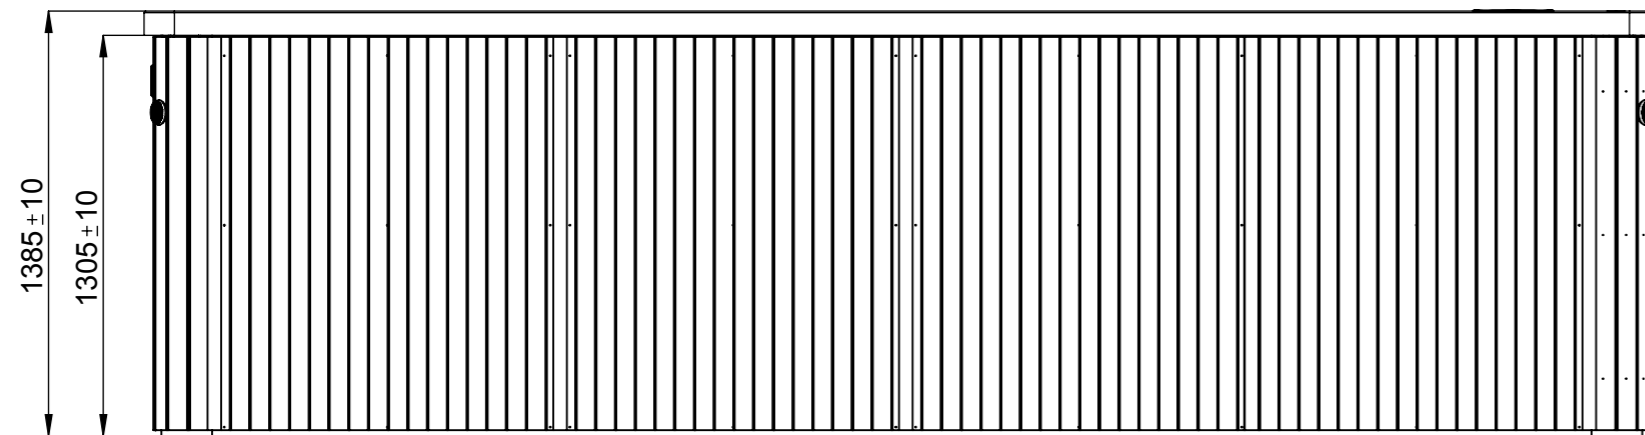

General specifications	
Spa weight (empty)	1.177 Kg
Spa weight (full)	9.677 Kg

**WARNING:**  
It's essential to keep a minimum clearance access of **700mm** all around.

According to our policy of continuous improvement, dimensions, features or components of this product can be partially or completely changed without prior notice.  
It's Customer responsibility to verify that this is the last version of the drawing

VALID FROM SERIAL NUMBER: **53732**  
VALIDO A PARTIR DEL NÚMERO DE SERIE: **53732**

04	03/12/2018	D.Castillo	Spa weight added.
04	03/12/2018	D.Castillo	Spa weight added.
03	25/10/2018	A.Miquel	Control panels and covers spare codes added.
02	29/06/2018	A.Miquel	Jets changed (CMP)
01	09/05/2017	O. Faura	Changing of electronic parts references.
Change No.	Date	Name	Modification

Remarks		COMMERCIAL	
Dimensions in mm. General Tolerances +/- 10mm			
Drawn	12/06/2015	I.Pozo	Part Number <b>64414</b>
Checked	12/06/2015	V.Saiz	
Scale	1:25	General Tolerance DIN 7168 ISO 2768g	Rev. <b>04</b>
Sheet	1/2		First Angle Projection