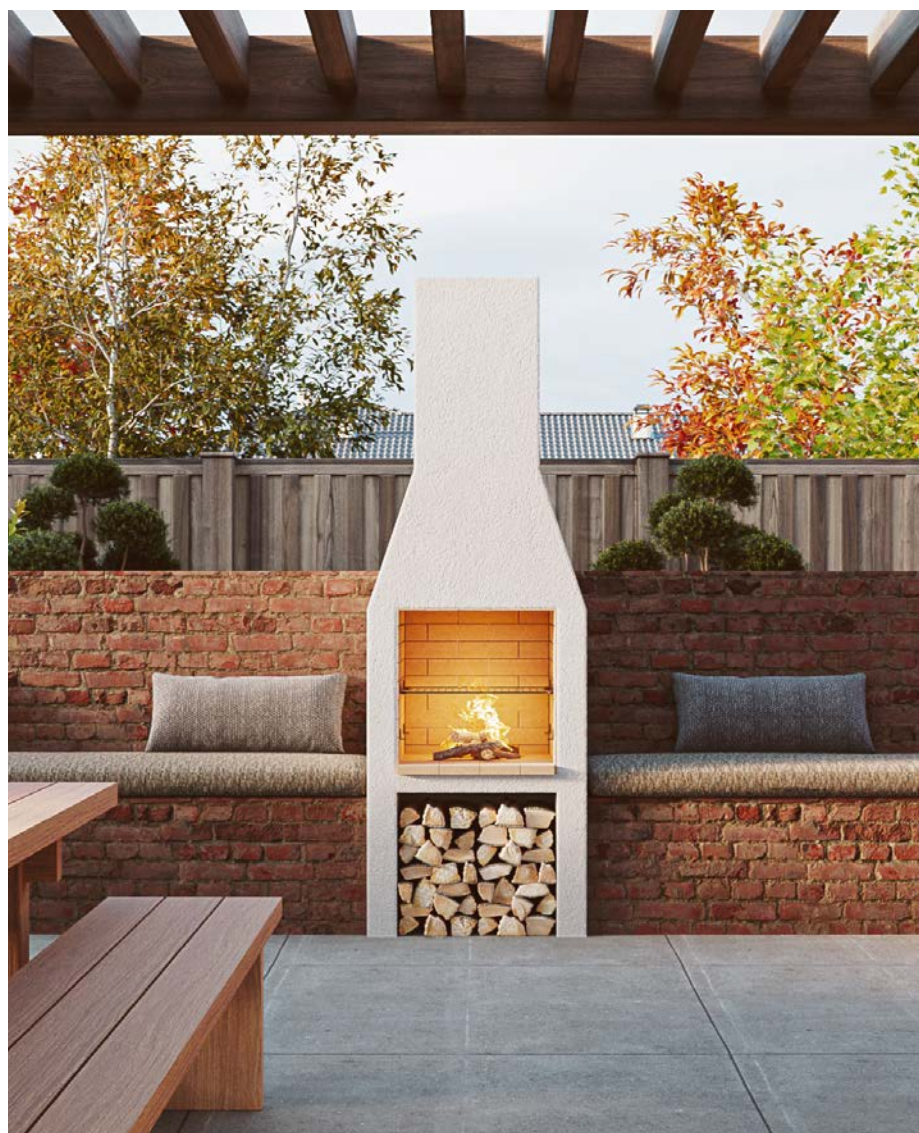

Buy online today: shop.schiedel.com/uk