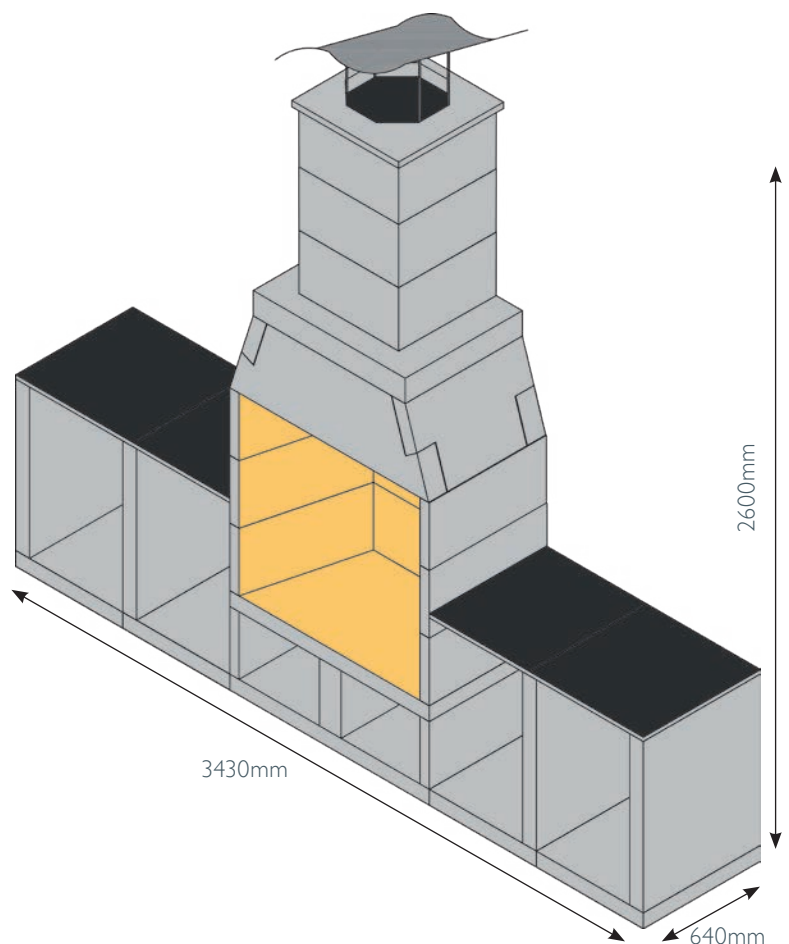

Fire opening
1180 w x 720mm h

Weight 1490kg
2 Pallet Delivery
Code 177066

We recommend a 100mm thick concrete (or similar material) base as the completed build is very heavy and could sink or slant if the base is not strong enough.