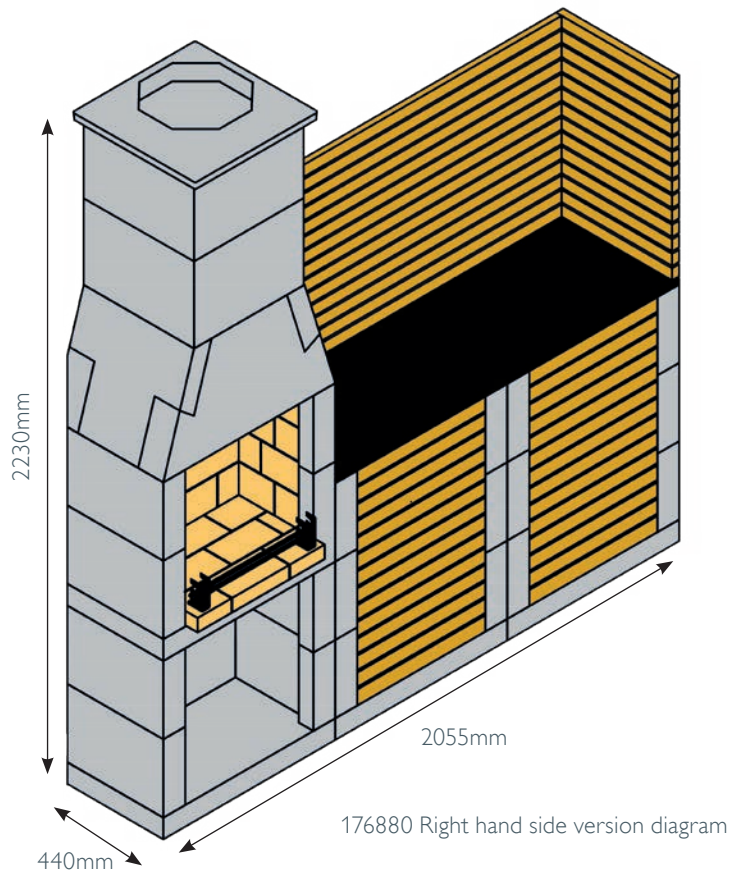

Buy online today: shop.schiedel.com/uk